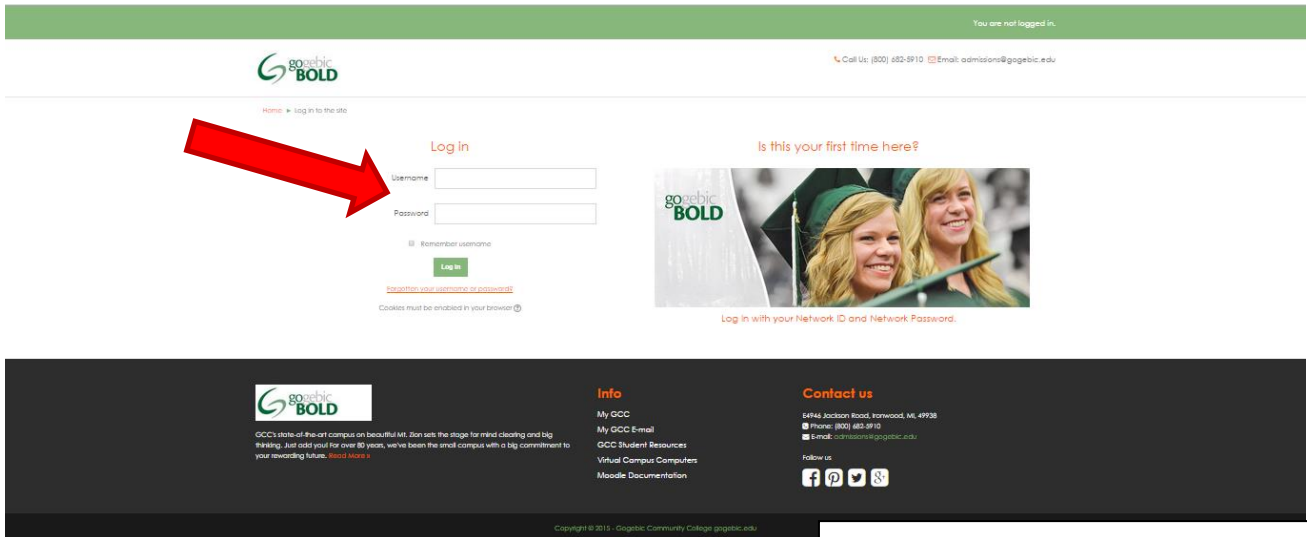

LOG IN TO – MOODLE (Online Learning)

From the GCC home page – gogebic.edu – click on **Login** towards the top/right of the screen and then **Moodle** from the drop down menu

Enter your **Username** and **Password** in the corresponding boxes